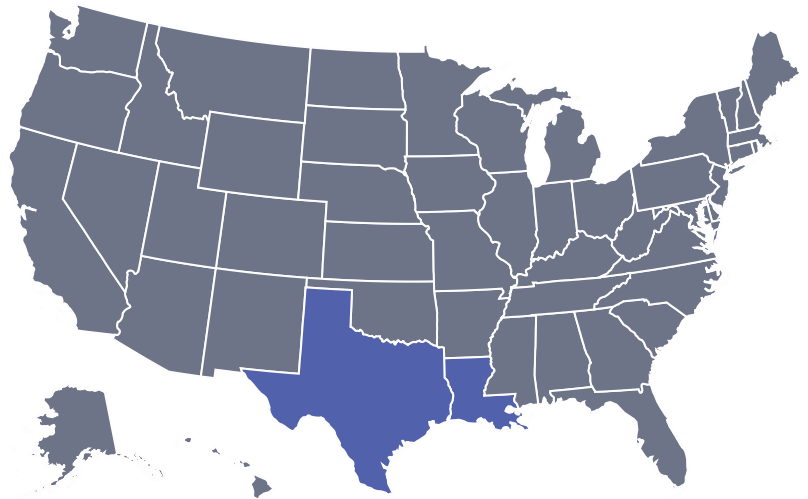

SITUATION REPORT

TEXAS & LOUISIANA TORNADOES

APRIL 6, 2022

SITUATION

On March 21-22, a storm system moved through several southern states, including Texas and Louisiana. It spawned multiple tornadoes, including an EF-3 tornado in Arabi, La., which killed one and damaged dozens of homes.

Photo: Texas-Louisiana Gulf Coast Synod

RESPONSE

The Texas-Louisiana Gulf Coast Synod is addressing immediate needs for those impacted by the storms. In Arabi, Gethsemane Lutheran Church-Chalmette is coordinating with other organizations to distribute food supplies and expects the need for its own food pantry to grow. The church's preschool is also welcoming in students from a nearby preschool that was damaged in the storms.

HOW YOU CAN HELP

Pray

Let us pray for the people affected by the tornadoes in the southern United States. May God's healing presence give them comfort and hope in their time of need.

Give

Contribute to Lutheran Disaster Response (U.S. Tornadoes).