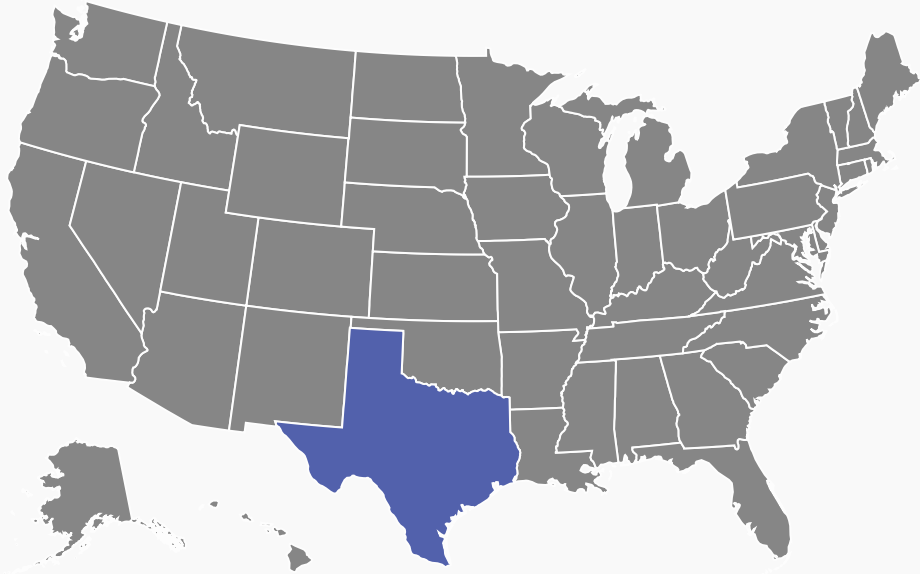

SITUATION REPORT

TEXAS WINTER STORM

MARCH 29, 2021

TEXAS

SITUATION

Beginning Feb. 14, a polar vortex descended over the United States. The harsh conditions severely impacted Southern states, such as Texas, which lack the infrastructure to handle the freezing temperatures and record-setting snow and ice. This led to power, food and water shortages throughout the region.

*Spirit of Joy! Lutheran Church
 The Woodlands, TX*

RESPONSE

The Texas-Louisiana Gulf Coast Synod is one of the groups responding to the immediate needs of storm survivors. The synod is providing food and water supplies and helping families secure temporary shelter and utility assistance with the support of Lutheran Disaster Response and donors in their synod. They are also accompanying congregations in African-American, Latinx, and immigrant neighborhoods by using assistance models developed during the COVID-19 pandemic to serve impacted people. LDR also hosted a flood clean-up webinar for the three Texas synods. We are looking ahead to a long-term response with the synods and Lutheran Social Services Disaster Response.

HOW YOU CAN HELP

Pray

Let us pray for the people who have been affected by the severe winter storms in Texas. May God's healing presence give them peace and hope in their time of need.

Give

Contribute to Lutheran Disaster Response (U.S. Severe Storms).