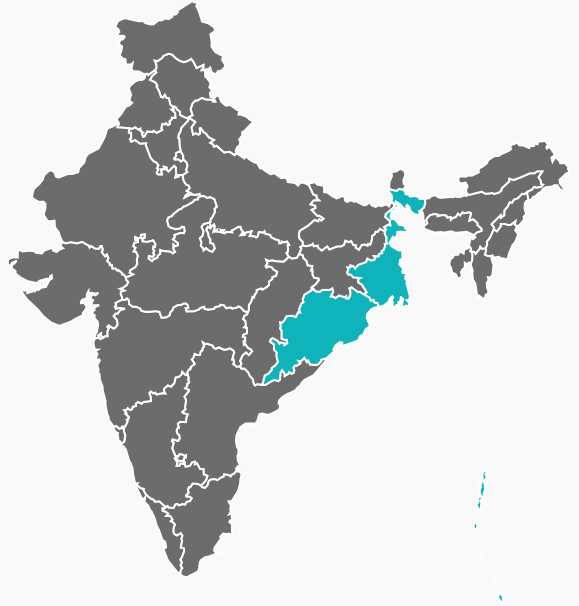

## CYCLONE AMPHAN

JUNE 8, 2020

INDIA

### SITUATION

On May 20, Cyclone Amphan made landfall in India and Bangladesh. It was the first super cyclone in the Bay of Bengal since 1999. Amphan caused 128 deaths and the damage to homes and infrastructure made Amphan the costliest cyclone in the Northern Indian Ocean. In Bangladesh and eastern India, millions were left without power, including the entire city of Kolkata, the capital of West Bengal.

Photo: ACT Alliance/ICCO Cooperation